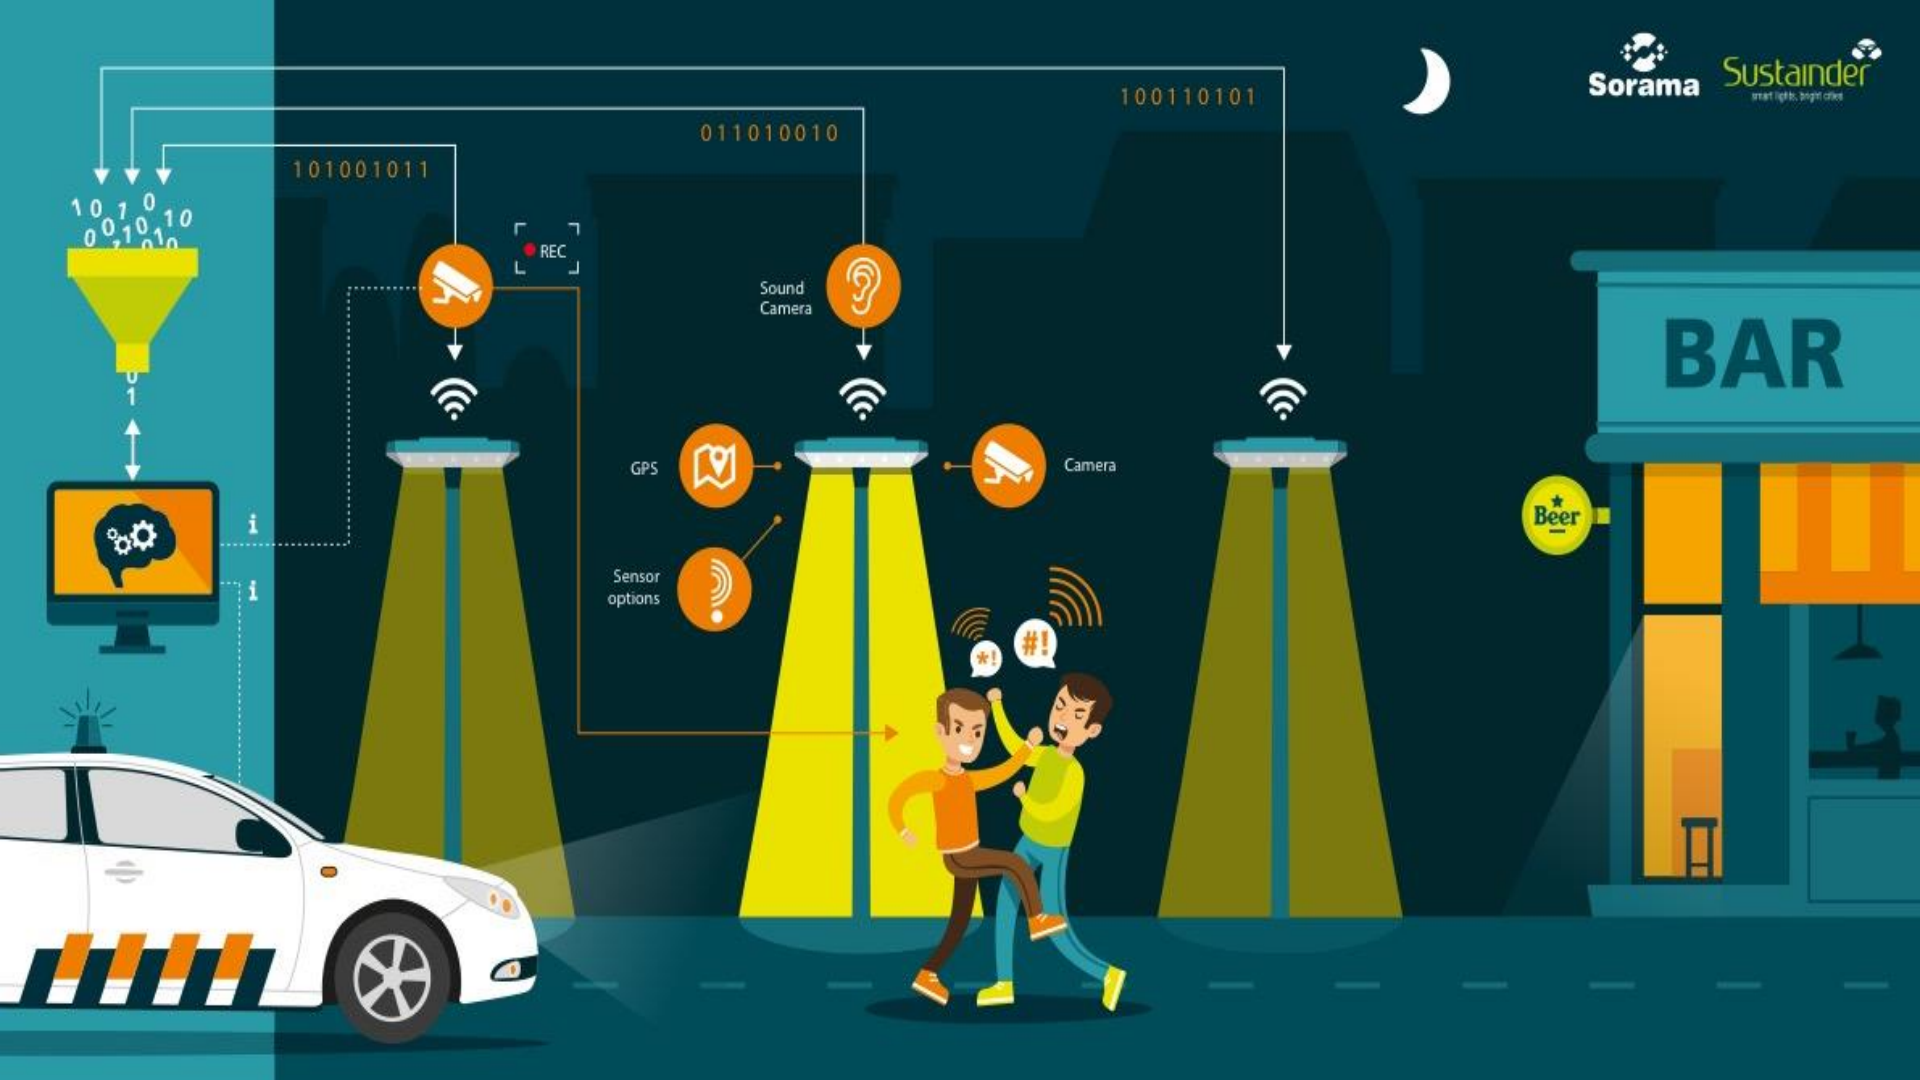

Sustainer

It begins with light

The public lighting network as the
central hub for the smart city

Innotep 2018
Niek de Jong

Sustainer 

Technology that enables us to manage the outdoors much smarter is maturing rapidly.

Our Brokerage Layer connects the smart city infrastructure to the smart city applications

Applications

- monitoring type and location of sound on the street
- automatic detection of aggression, (car) alarms, gun shots/explosions and breaking glass.
- sensors and artificial intelligence provide insight into what is occurring outside.
- light aimed at where it is needed thanks to dynamic led-lighting.