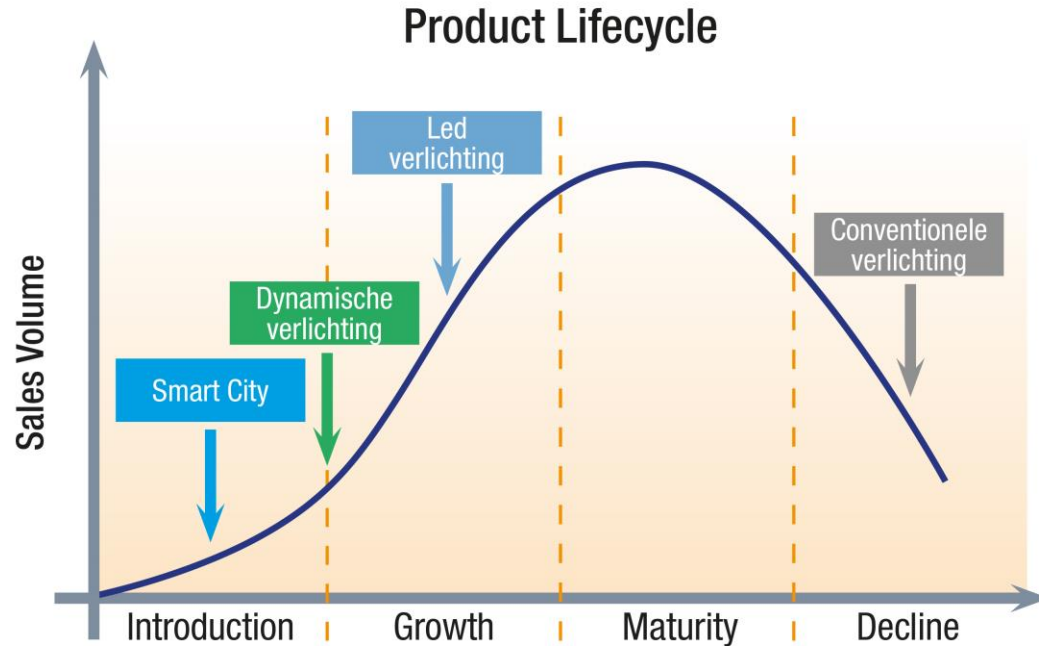

Sustainer

It begins with light

The public lighting network as the
central hub for the smart city

Innotep 2018
Niek de Jong

Sustainer 

Technology that enables us to manage the outdoors much smarter is maturing rapidly.

Smart city action clusters:

- Health, environment
- Public safety
- Transportation
- Public wifi / 5G

“Street furniture and especially Street Lighting is present everywhere and therefore will become the cornerstone of the Smart City Networks”

Niek de Jong – Sustainer CEO

“By 2020, 10% of smart cities will use streetlamps as the backbone for a smart city WAN”.

March 2017, Nagayoshi Nakano, research vice president at Gartner

Connecting two worlds