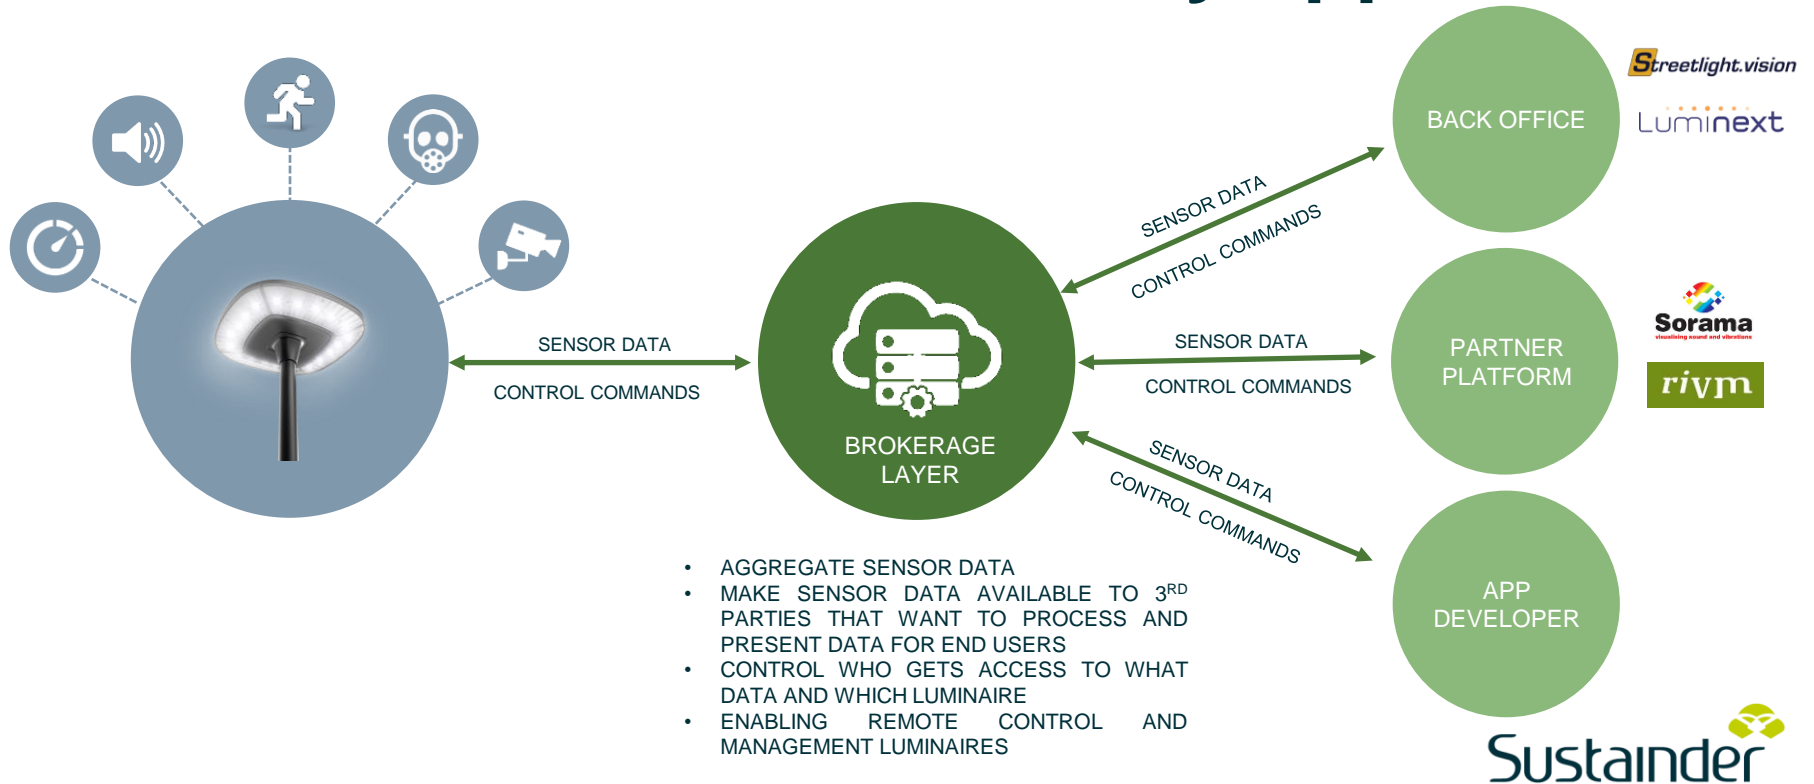

Motion

Temp OUT

CO₂

Wifi

Ethernet

2G/3G/4G

NB-IoT

Fibre

Our Brokerage Layer connects the smart city infrastructure to the smart city applications

Applications

- monitoring type and location of sound on the street
- automatic detection of aggression, (car) alarms, gun shots/explosions and breaking glass.
- sensors and artificial intelligence provide insight into what is occurring outside.
- light aimed at where it is needed thanks to dynamic led-lighting.

Partner up

- Open architecture ensures ultimate flexibility
- Optimal result through collaboration

Sustainer 